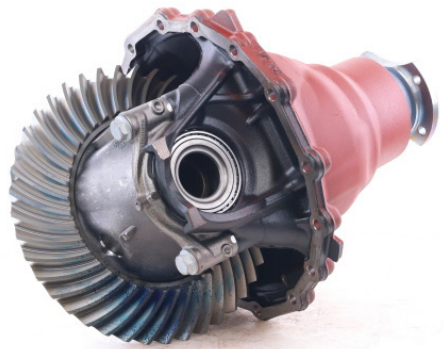

WELLER

100% Associate Owned

WELLER 6-SERIES

Weller is pleased to announce the launch of NEW and Remanufactured 6-series differentials. These state-of-the-art differentials deliver unmatched performance and fuel economy, maximizing your uptime.

Replacement for Detroit RS230-6 Diffs 

Coverage of multiple generation revisions 

DCDL (Diff lock available) 

Competitive Pricing 

**Search available
inventory today!**

 SCAN ME

1 YEAR WARRANTY, UNLIMITED MILEAGE!