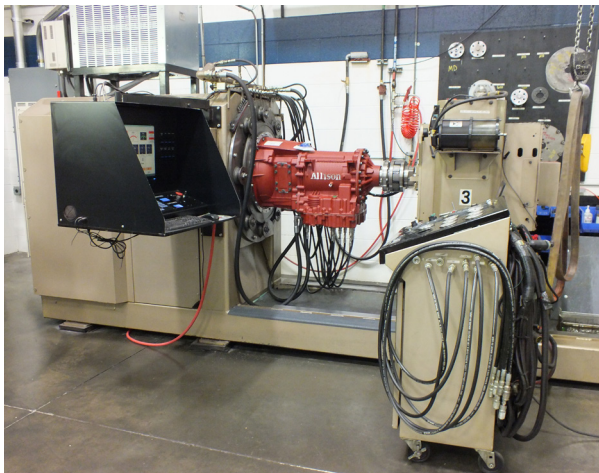

WELLER

100% Associate Owned

Allison Transmissions®